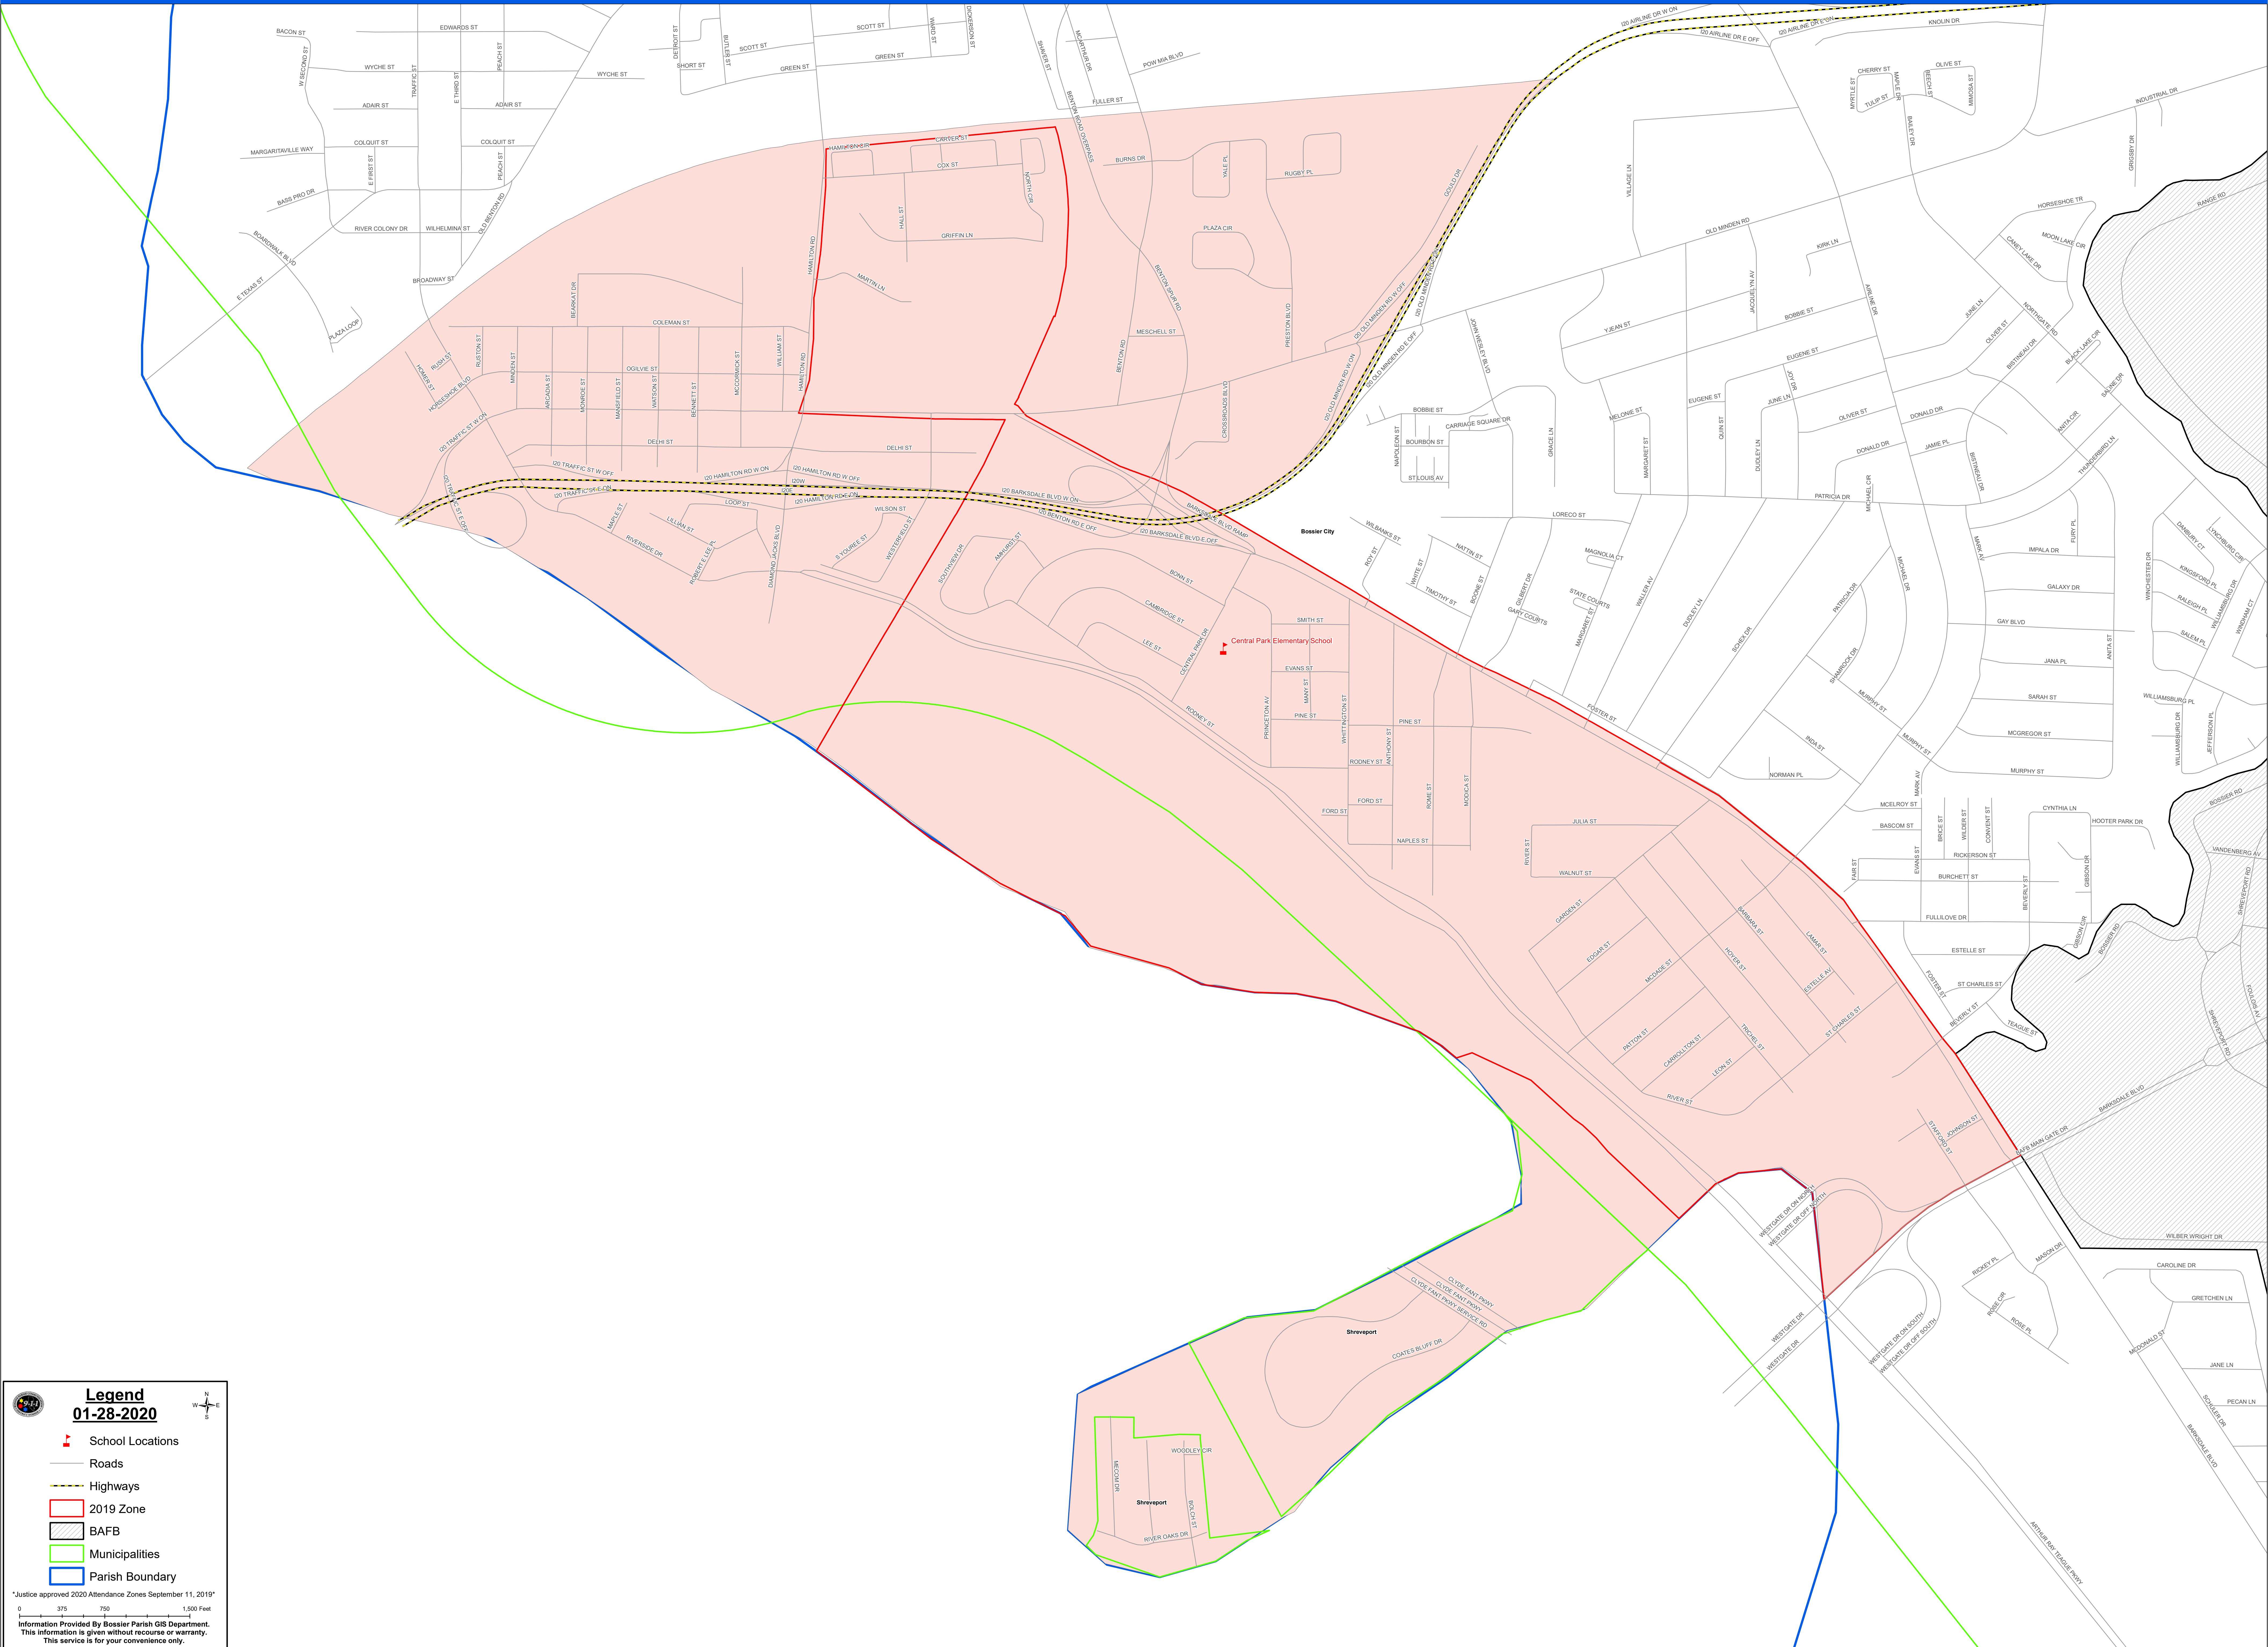

Central Park Elementary Attendance Zone Map

For additional information or questions contact Student Attendance at 318-549-5035 or Transportation Bus Routing at 318-549-6796

Legend
01-28-2020

- School Locations
- Roads
- Highways
- 2019 Zone
- BAFB
- Municipalities
- Parish Boundary

Justice approved 2020 Attendance Zones September 11, 2019

0 375 750 1,500 Feet

Information Provided By Bossier Parish GIS Department.
This information is given without recourse or warranty.
This service is for your convenience only.