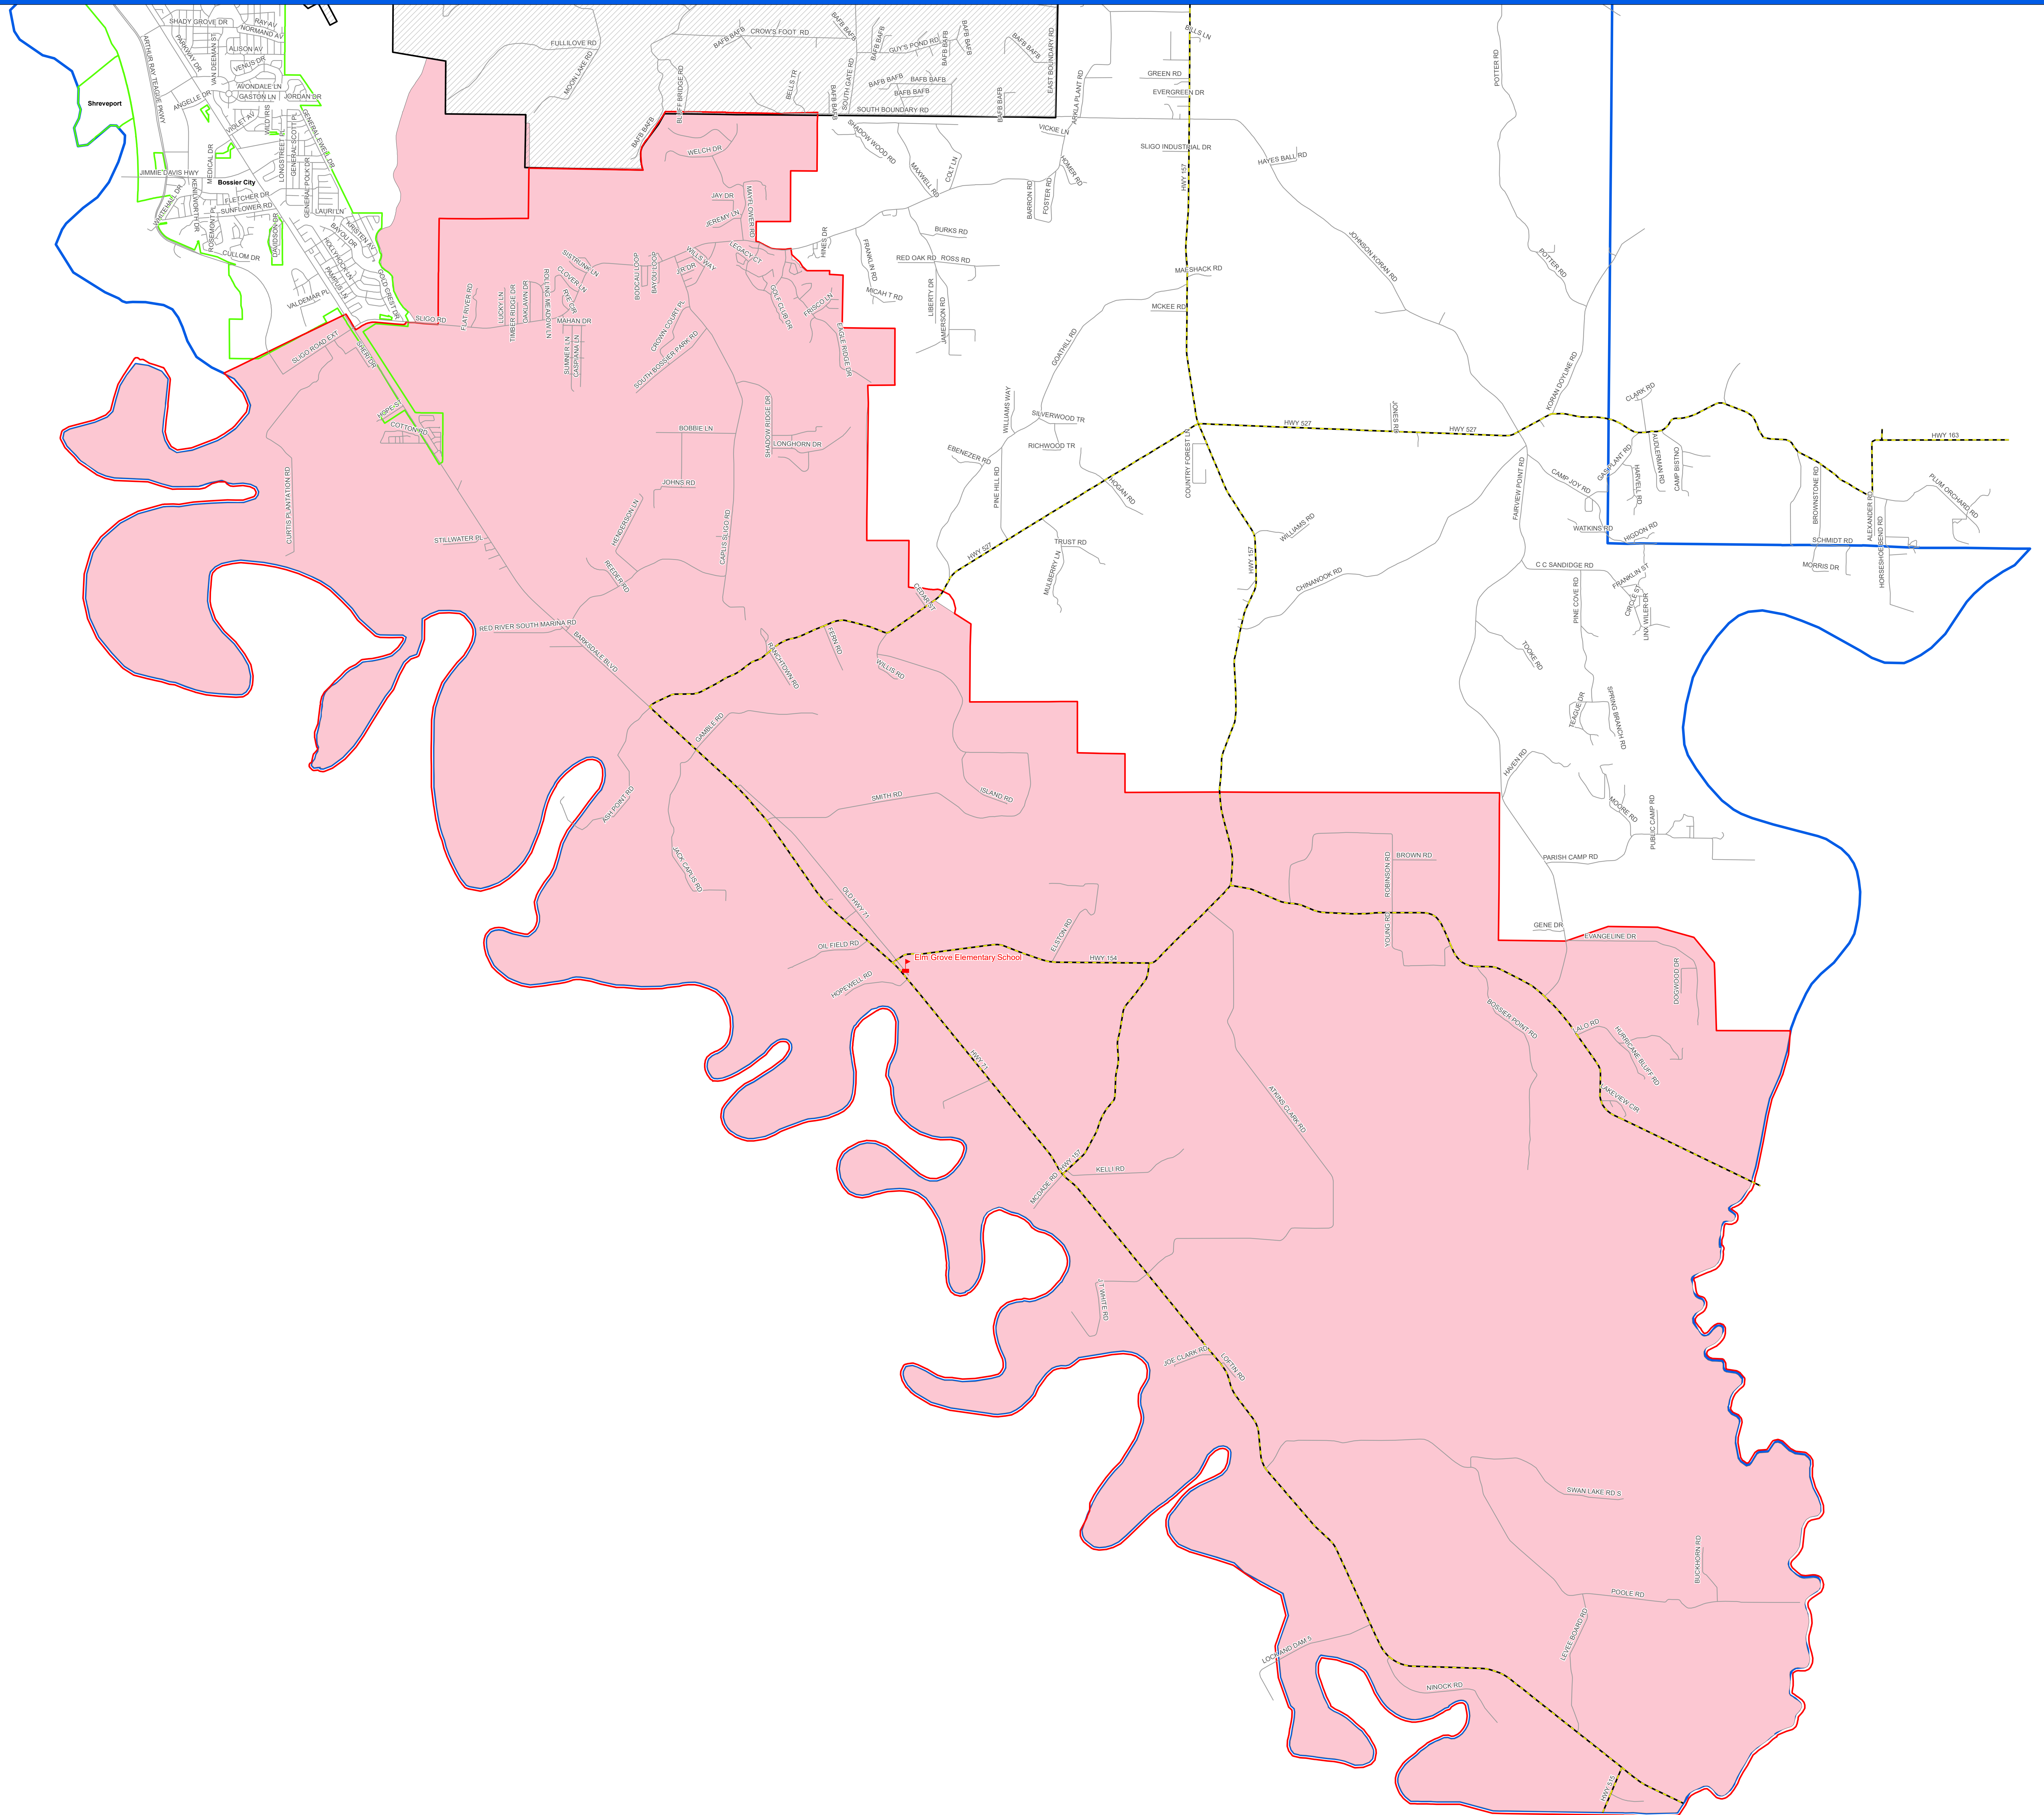

Elm Grove Elementary Attendance Zone Map

For additional information or questions contact Student Attendance at 318-549-5035 or Transportation Bus Routing at 318-549-6796

Legend
01-30-2020

- School Locations
- Roads
- Highways
- 2019 Zone
- BAFB
- Municipalities
- Parish Boundary

Justice approved 2020 Attendance Zones September 11, 2019

0 2,500 5,000 10,000 Feet

Information Provided By Bossier Parish GIS Department.
This information is given without recourse or warranty.
This service is for your convenience only.