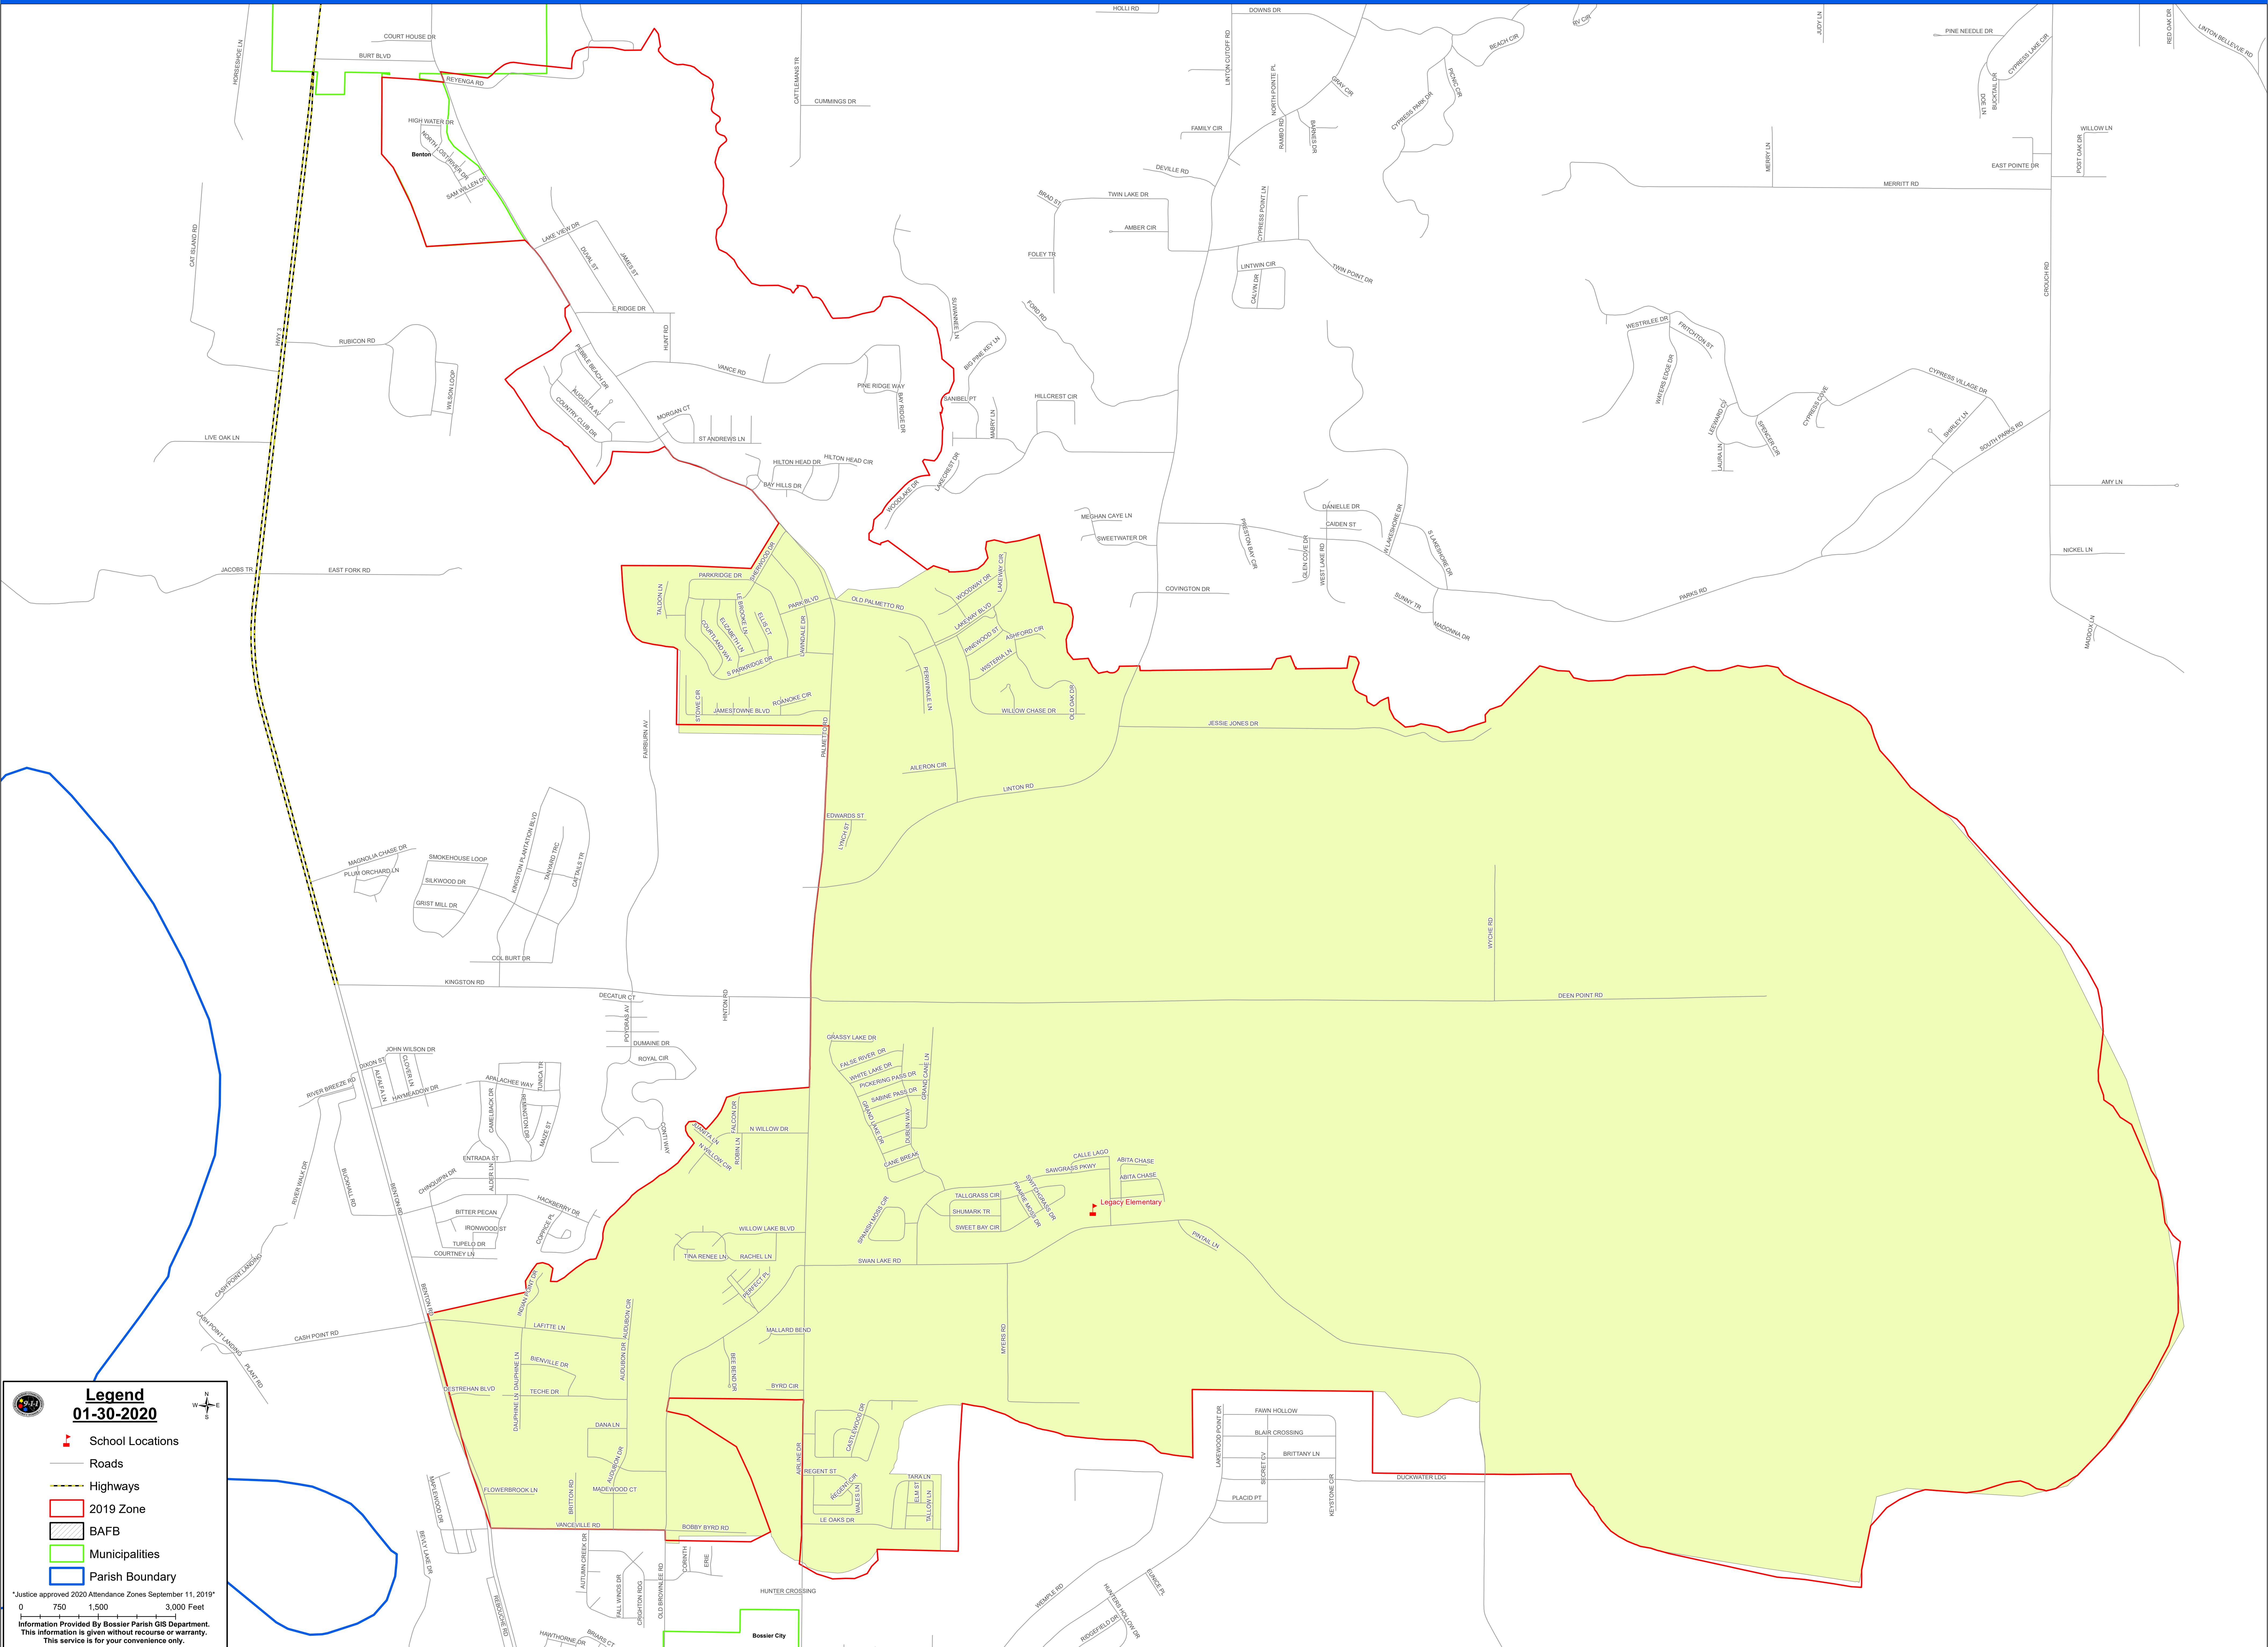

Legacy Elementary Attendance Zone Map

For additional information or questions contact Student Attendance at 318-549-5035 or Transportation Bus Routing at 318-549-6796

Legend
01-30-2020

- School Locations
- Roads
- Highways
- 2019 Zone
- BAFB
- Municipalities
- Parish Boundary

Justice approved 2020 Attendance Zones September 11, 2019*
0 750 1,500 3,000 Feet
Information Provided By Bossier Parish GIS Department.
This information is given without recourse or warranty.
This service is for your convenience only.