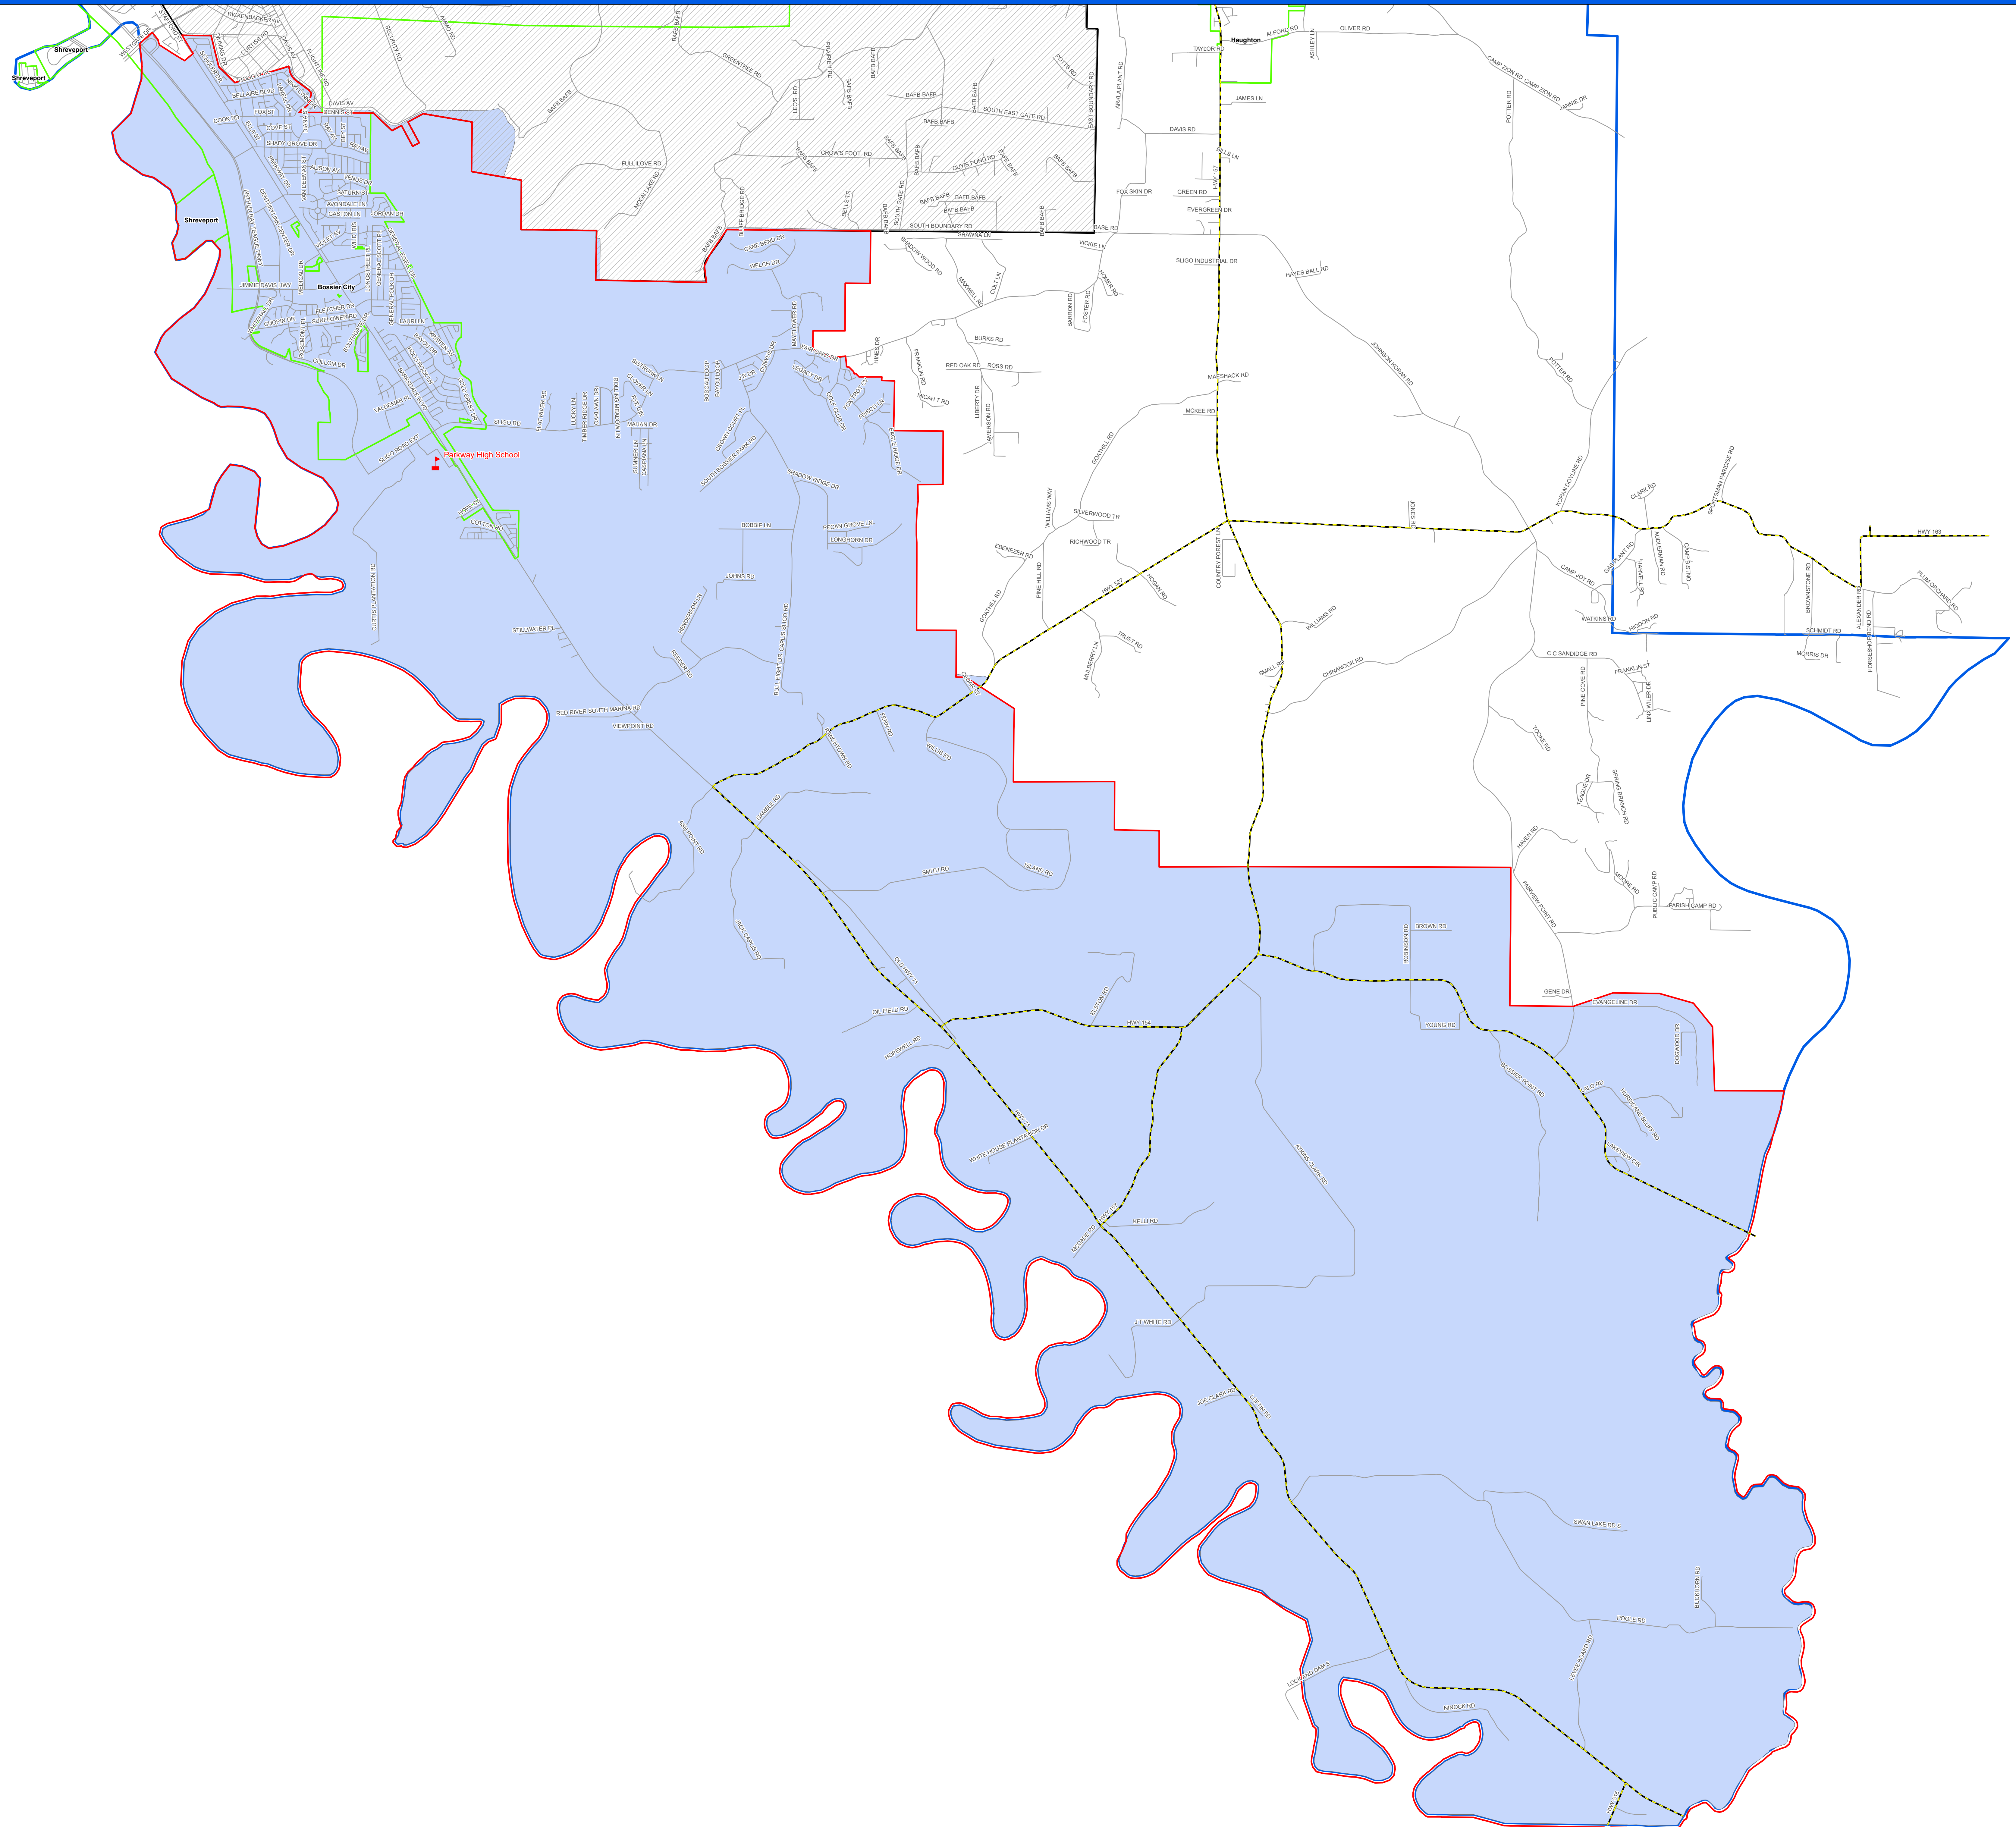

Parkway High School Attendance Zone Map

For additional information or questions contact Student Attendance at 318-549-5035 or Transportation Bus Routing at 318-549-6796

Legend
01-28-2020

- School Locations
- Highways
- 2019 Zones
- Roads
- Municipalities
- BAFB
- Parish Boundary

Justice approved 2020 Attendance Zones September 11, 2019

0 2,500 5,000 10,000 Feet

Information Provided By Bossier Parish GIS Department.
This information is given without recourse or warranty.
This service is for your convenience only.